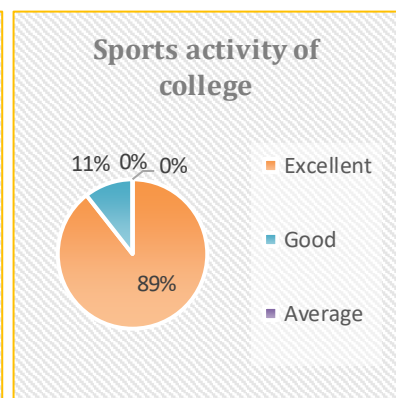

KANDI RAJ COLLEGE

(Govt. Sponsored)

NAAC Accredited - Grade: B+

Kandi, Murshidabad, West Bengal- 742137

03484 255230
principalkrc.krc@gmail.com
principal@krc.edu.in
www.krc.edu.in