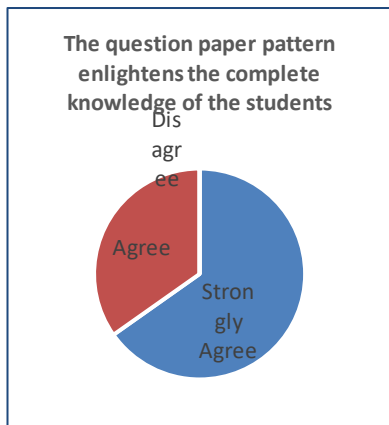

Kandi, Murshidabad, West Bengal- 742137

03484 255230
principalkrc.krc@gmail.com
principal@krc.edu.in
www.krc.edu.in

Teachers Feedback Data Analysis

The feedback enables every teacher to express their opinion on all aspects of the college. The questionnaire consists of 10 questions.

Alumnus Feedback Data Analysis

The alumni survey questionnaire consists of 7 questions. Data is collected once in a year. The data analysed is used for continuous improvement of the institution.

KANDI RAJ COLLEGE