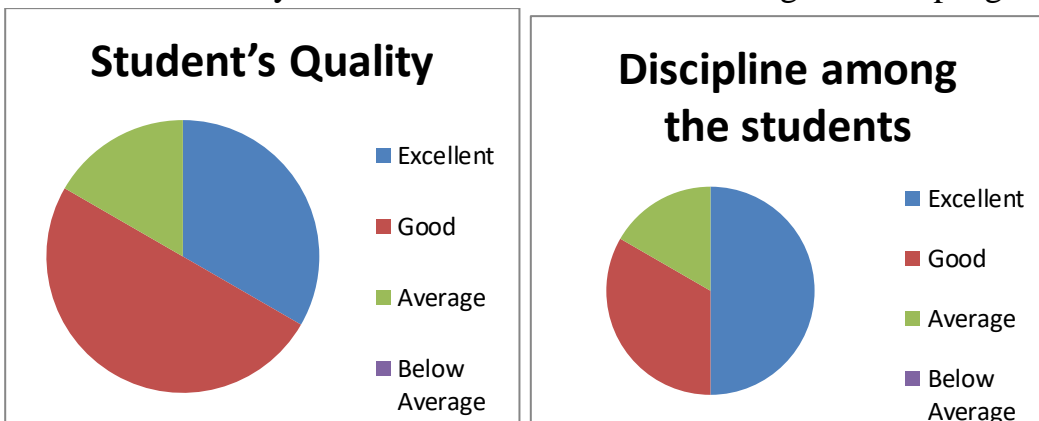

DATA COLLECTION AND ANALYSIS

The students', Teachers', Alumnus, Employers feedback are collected in offline mode. The students are advised to provide their feedback judiciously. The feedback is done on few parameters such as depth of course content, availability of source material, student centric method adopted, library facility, usages of ICT tools, time management and the assistance provided by the faculty members. All the responses were studied thoroughly. It is evident that majority of the students are satisfied with the common facilities.

OBSERVATIONS

Overall, the students are satisfied with the sincerity of the teachers in taking classes and the interest generated by them for each course.

- The accessibility of the teachers in and outside the class to address the needs of the students is found to be satisfactory to the respondents.
- Majority of the classes have been rated educative in nature.
- The students are satisfied with the punctuality of teachers and regularity of classes.
- The overall students-teachers relationship is quite satisfying.
- The students are satisfied with the responsibilities or duties carried out by the Office Staffs as and when required by them.
- The students gave good compliment for Library facility.
- The syllabus of various courses is found to be adequate.