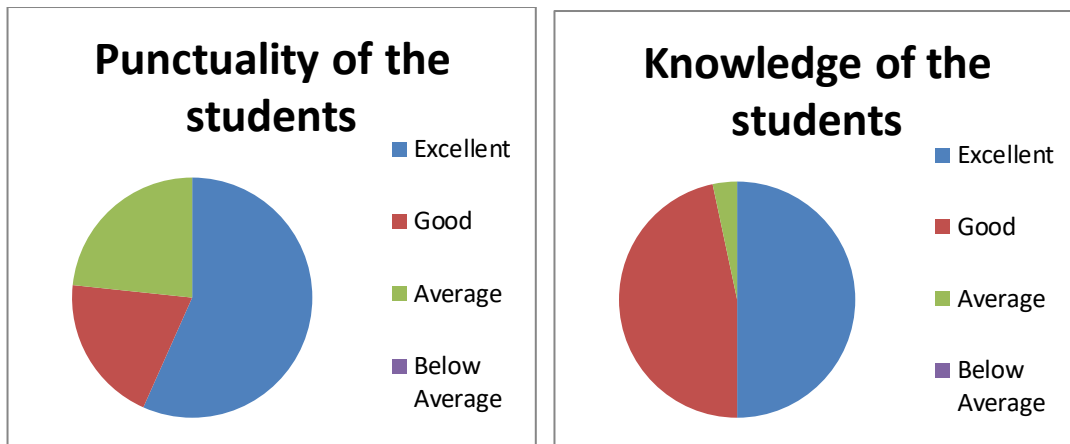

OBSERVATIONS

Overall, the students are satisfied with the sincerity of the teachers in taking classes and the interest generated by them for each course.

- The accessibility of the teachers in and outside the class to address the needs of the students is found to be satisfactory to the respondents.
- Majority of the classes have been rated educative in nature.
- The students are satisfied with the punctuality of teachers and regularity of classes.
- The overall students-teachers relationship is quite satisfying.
- The students are satisfied with the responsibilities or duties carried out by the Office Staffs as and when required by them.
- The students gave good compliment for Library facility.
- The syllabus of various courses is found to be adequate.