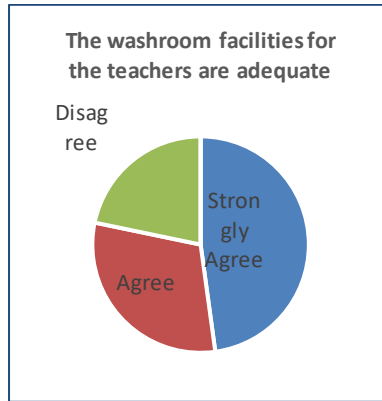

Kandi, Murshidabad, West Bengal- 742137

03484 255230
principalkrc.krc@gmail.com
principal@krc.edu.in
www.krc.edu.in

Teachers Feedback Data Analysis

The feedback enables every teacher to express their opinion on all aspects of the college. The questionnaire consists of 10 questions.

Alumnus Feedback Data Analysis

The alumni survey questionnaire consists of 7 questions. Data is collected once in a year. The data analysed is used for continuous improvement of the institution.

KANDI RAJ COLLEGE