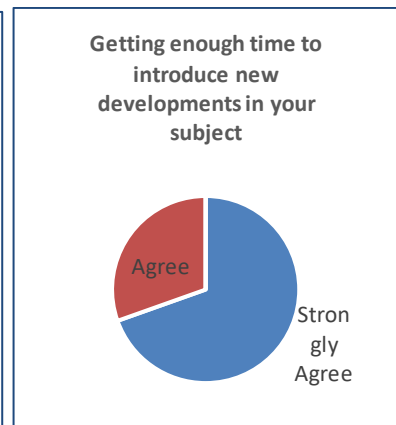

Students Feedback Data Analysis

The feedback enables every student to express their opinion on all aspects of the college. The questionnaire consists of 21 questions.

KANDI RAJ COLLEGE

(Govt. Sponsored)

NAAC Accredited - Grade: B+

Kandi, Murshidabad, West Bengal- 742137

03484 255230
principalkrc.krc@gmail.com
principal@krc.edu.in
www.krc.edu.in

Teachers Feedback Data Analysis

The feedback enables every teacher to express their opinion on all aspects of the college. The questionnaire consists of 10 questions.