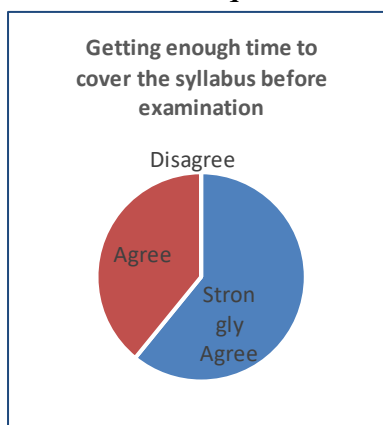

Teachers Feedback Data Analysis

The feedback enables every teacher to express their opinion on all aspects of the college. The questionnaire consists of 10 questions.