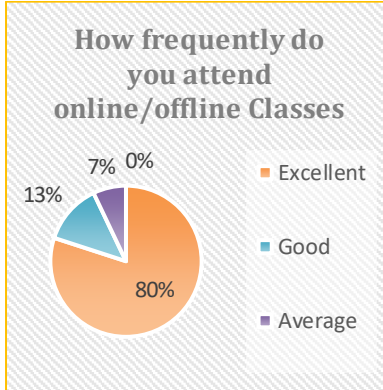

KANDI RAJ COLLEGE

(Govt. Sponsored)

NAAC Accredited - Grade: B+

Kandi, Murshidabad, West Bengal- 742137

03484 255230
principalkrc.krc@gmail.com
principal@krc.edu.in
www.krc.edu.in