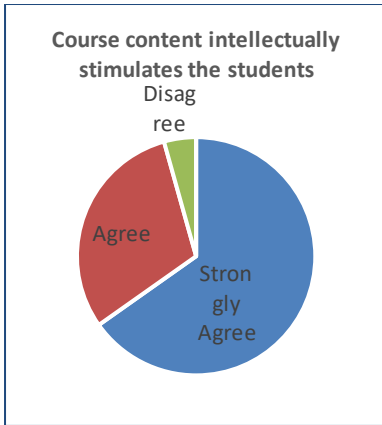

Kandi, Murshidabad, West Bengal- 742137

03484 255230
principalkrc.krc@gmail.com
principal@krc.edu.in
www.krc.edu.in

Teachers Feedback Data Analysis

The feedback enables every teacher to express their opinion on all aspects of the college. The questionnaire consists of 10 questions.

Alumnus Feedback Data Analysis

The alumni survey questionnaire consists of 7 questions. Data is collected once in a year. The data analysed is used for continuous improvement of the institution.

KANDI RAJ COLLEGE