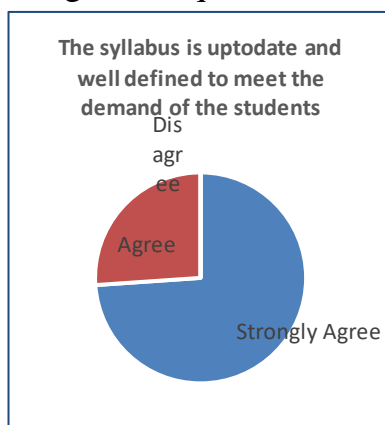

Teachers Feedback Data Analysis

The feedback enables every teacher to express their opinion on all aspects of the college. The questionnaire consists of 10 questions.