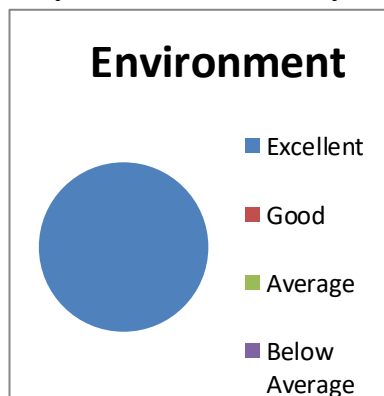

Kandi, Murshidabad, West Bengal- 742137

03484 255230
principalkrc.krc@gmail.com
principal@krc.edu.in
www.krc.edu.in

Teachers Feedback Data Analysis

The feedback enables every teacher to express their opinion on all aspects of the college. The questionnaire consists of 10 questions.

Alumnus Feedback Data Analysis

The alumni survey questionnaire consists of 7 questions. Data is collected once in a year. The data analysed is used for continuous improvement of the institution.

KANDI RAJ COLLEGE