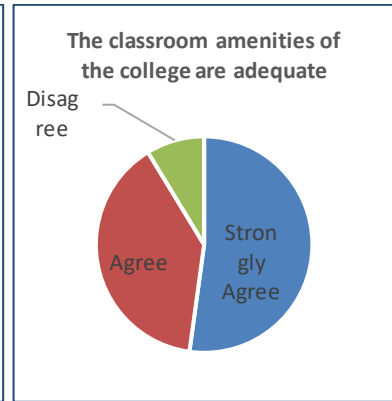

Kandi, Murshidabad, West Bengal- 742137

03484 255230
principalkrc.krc@gmail.com
principal@krc.edu.in
www.krc.edu.in

Teachers Feedback Data Analysis

The feedback enables every teacher to express their opinion on all aspects of the college. The questionnaire consists of 10 questions.

Alumnus Feedback Data Analysis

The alumni survey questionnaire consists of 7 questions. Data is collected once in a year. The data analysed is used for continuous improvement of the institution.

KANDI RAJ COLLEGE