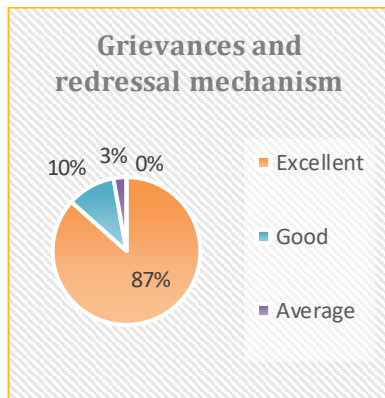

KANDI RAJ COLLEGE

(Govt. Sponsored)

NAAC Accredited - Grade: B+

Kandi, Murshidabad, West Bengal- 742137

03484 255230
principalkrc.krc@gmail.com
principal@krc.edu.in
www.krc.edu.in