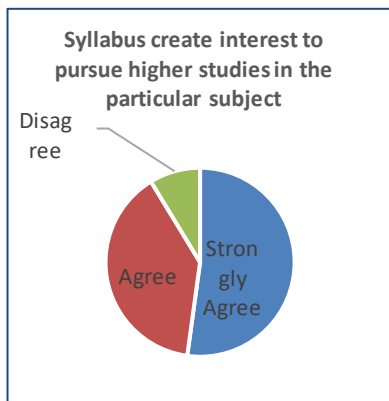

Kandi, Murshidabad, West Bengal- 742137

03484 255230
principalkrc.krc@gmail.com
principal@krc.edu.in
www.krc.edu.in

Teachers Feedback Data Analysis

The feedback enables every teacher to express their opinion on all aspects of the college. The questionnaire consists of 10 questions.

Alumnus Feedback Data Analysis

The alumni survey questionnaire consists of 7 questions. Data is collected once in a year. The data analysed is used for continuous improvement of the institution.

KANDI RAJ COLLEGE