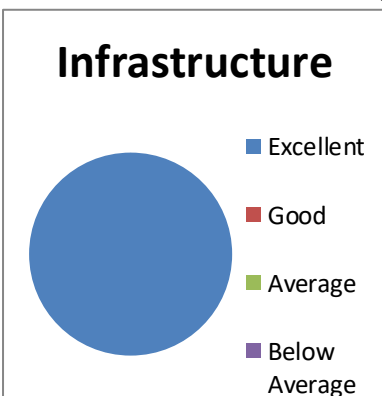

Alumnus Feedback Data Analysis

The alumni survey questionnaire consists of 7 questions. Data is collected once in a year. The data analysed is used for continuous improvement of the institution.