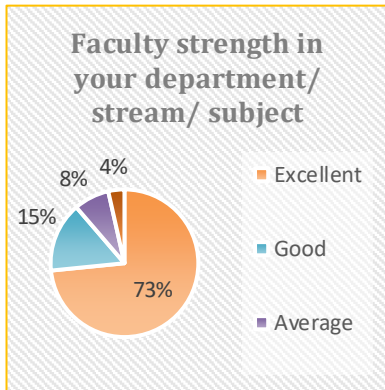

KANDI RAJ COLLEGE

(Govt. Sponsored)

NAAC Accredited - Grade: B+

Kandi, Murshidabad, West Bengal- 742137

03484 255230
principalkrc.krc@gmail.com
principal@krc.edu.in
www.krc.edu.in