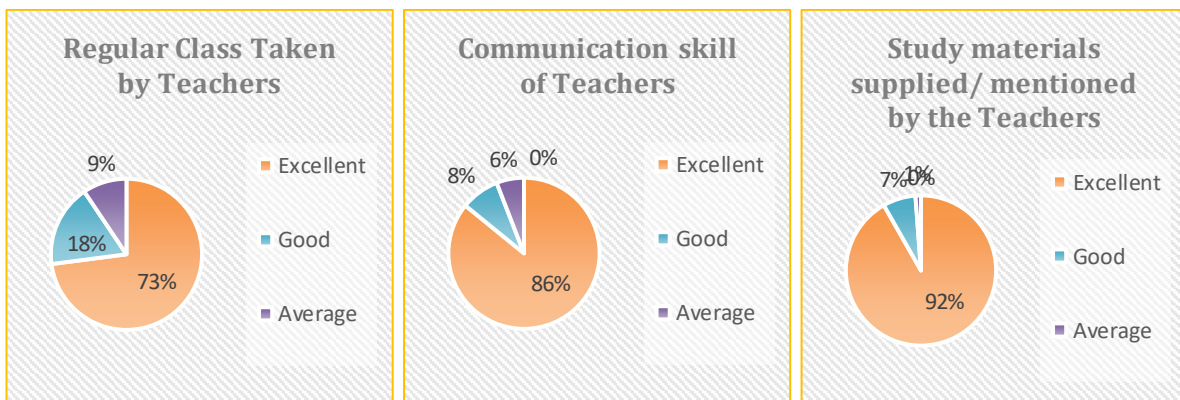

KANDI RAJ COLLEGE

(Govt. Sponsored)

NAAC Accredited - Grade: B+

Kandi, Murshidabad, West Bengal- 742137

☎ 03484 255230
✉ principalkrc.krc@gmail.com
principal@krc.edu.in
🌐 www.krc.edu.in

Feedback Analysis Report 2023-24

Kandi Raj College is located in Kandi, Murshidabad and affiliated under University of Kalyani. The Internal Quality Assurance Cell (IQAC) of the College has received feedback from various stakeholders.

DATA COLLECTION AND ANALYSIS

The students', Teachers', Alumnus, Employers feedback are collected in offline mode. The students are advised to provide their feedback judiciously. The feedback is done on few parameters such as depth of course content, availability of source material, student centric method adopted, library facility, usages of ICT tools, time management and the assistance provided by the faculty members. All the responses were studied thoroughly. It is evident that majority of the students are satisfied with the common facilities.

Students Feedback Data Analysis

The feedback enables every student to express their opinion on all aspects of the college. The questionnaire consists of 21 questions.