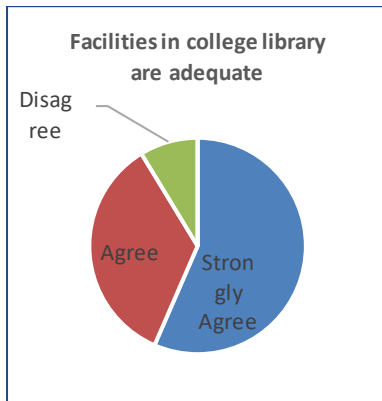

Kandi, Murshidabad, West Bengal- 742137

03484 255230
principalkrc.krc@gmail.com
principal@krc.edu.in
www.krc.edu.in

Teachers Feedback Data Analysis

The feedback enables every teacher to express their opinion on all aspects of the college. The questionnaire consists of 10 questions.

Alumnus Feedback Data Analysis

The alumni survey questionnaire consists of 7 questions. Data is collected once in a year. The data analysed is used for continuous improvement of the institution.

KANDI RAJ COLLEGE