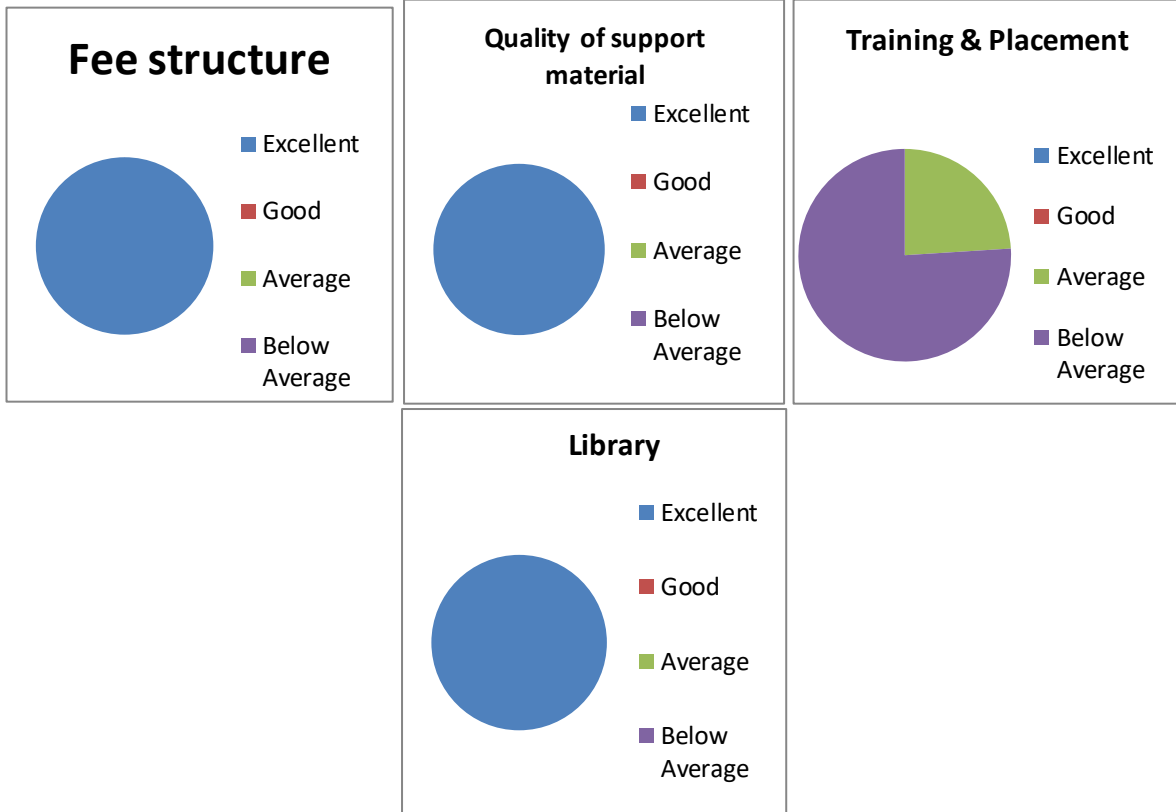

KANDI RAJ COLLEGE

(Govt. Sponsored)
NAAC Accredited - Grade: B+

Kandi, Murshidabad, West Bengal- 742137

03484 255230
principalkrc.krc@gmail.com
principal@krc.edu.in
www.krc.edu.in