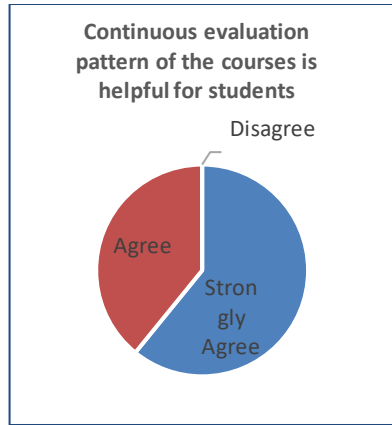

Kandi, Murshidabad, West Bengal- 742137

03484 255230
principalkrc.krc@gmail.com
principal@krc.edu.in
www.krc.edu.in

Teachers Feedback Data Analysis

The feedback enables every teacher to express their opinion on all aspects of the college. The questionnaire consists of 10 questions.